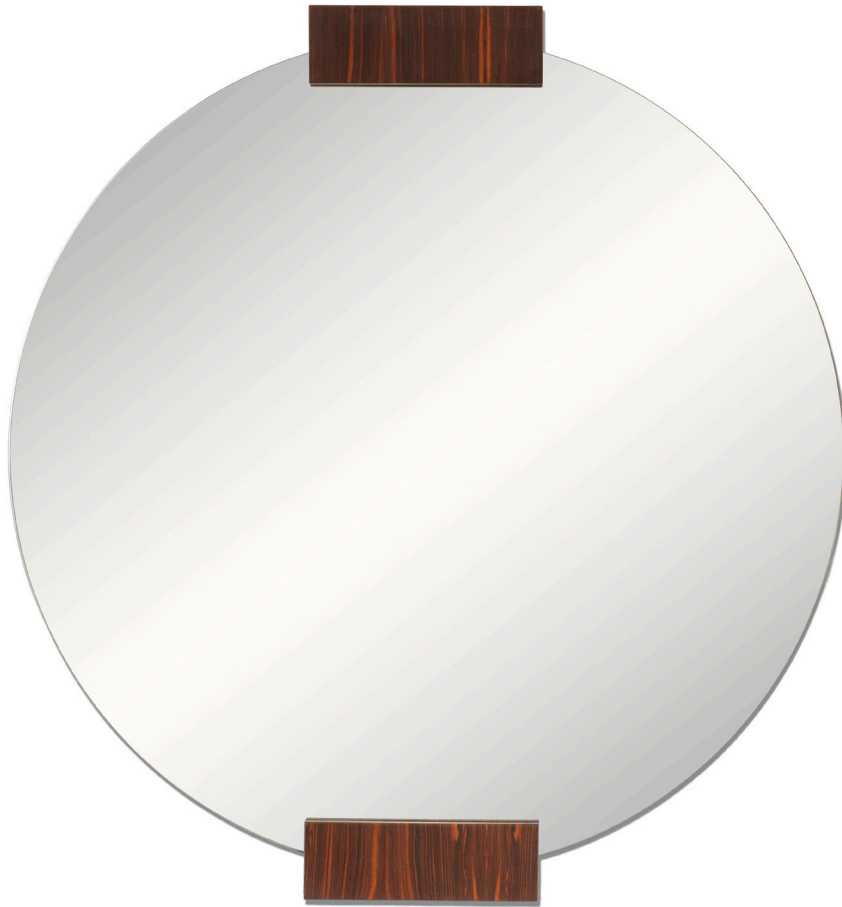

KIRKPATRICK
COLLECTION

ALL RIGHTS RESERVED

DESIGNED BY MICHAEL KIRKPATRICK © 2014/2018

Round Bracket Mirror

36"W x 39"H x 3"D

K605 Round Bracket Mirror

A 36" Dia. mirror is held by 2 wood brackets, available in either Macassar Ebony (shown) or Walnut Burl.

36"W x 39"H x 3"D