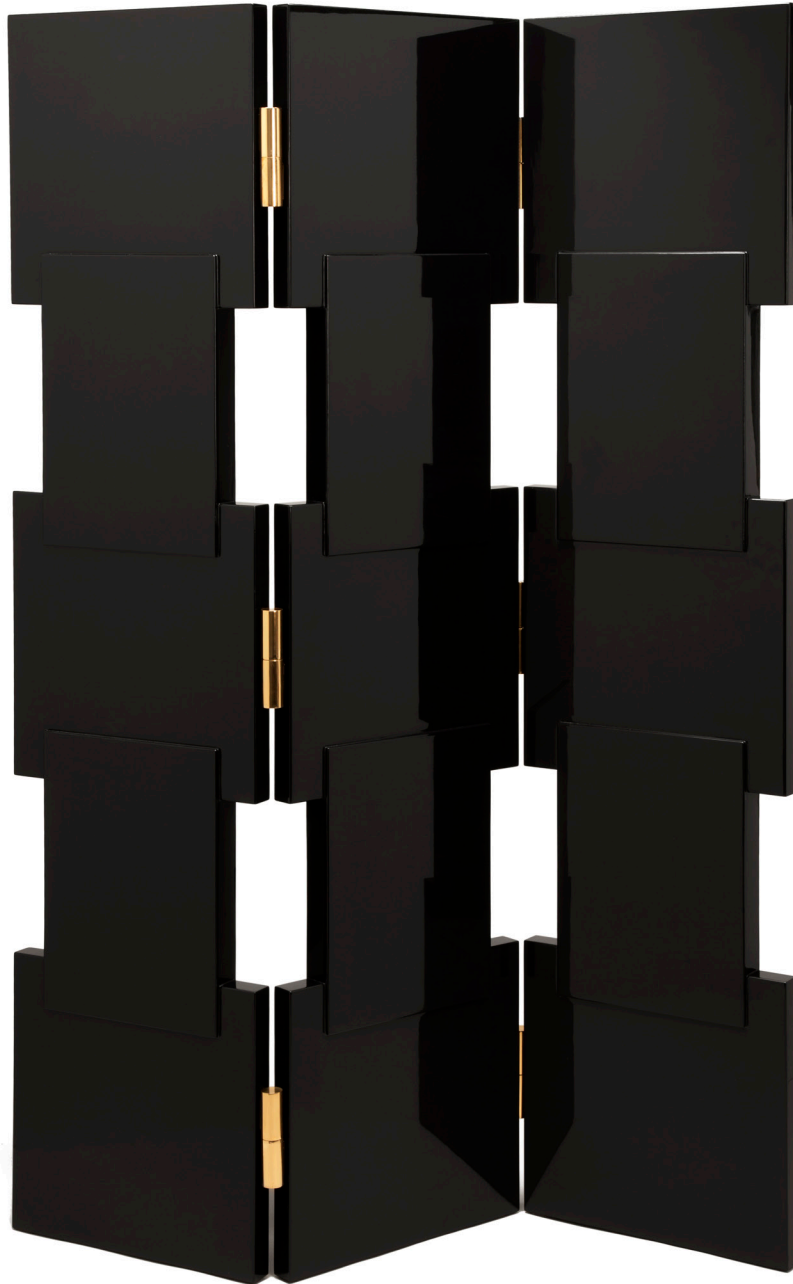

KIRKPATRICK  
COLLECTION

Link Three Panel Screen

54"W x 73 1/4"H x 2"D

ALL RIGHTS RESERVED

DESIGNED BY MICHAEL KIRKPATRICK © 2014/2018

K100 Link Folding Screen

Black lacquer with polished bronze hinges.  
Also available in Light Taupe and Dark Taupe lacquer.  
Custom lacquer colors and metal finishes are available  
upon request.

Three Panel: 54"W x 73 1/4"H x 2"D (shown)  
Four Panel: 72 1/2"W x 73 1/4"H x 2"D