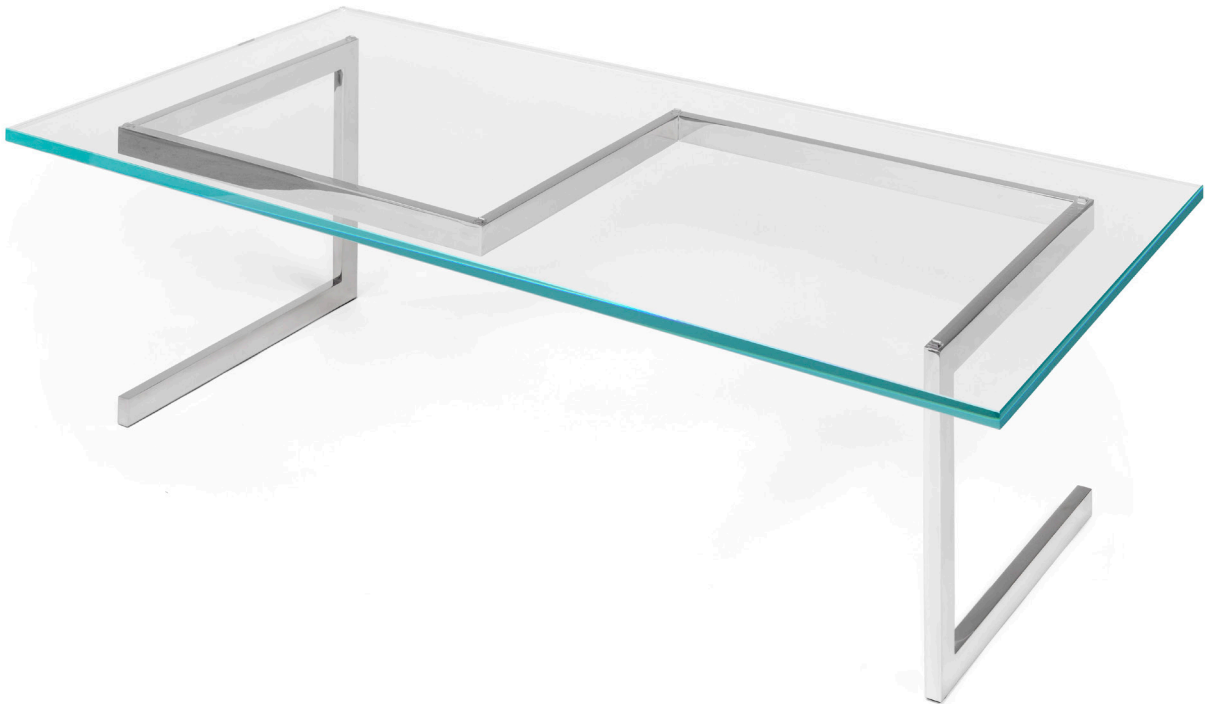

KIRKPATRICK
COLLECTION

ALL RIGHTS RESERVED

DESIGNED BY MICHAEL KIRKPATRICK © 2014/2018

Key Coffee Table
54"L x 27 1/8"W x 17"H

K310 Key Coffee Table

Polished stainless steel base. Starfire glass top.

54"L x 27 1/8"W x 17"H